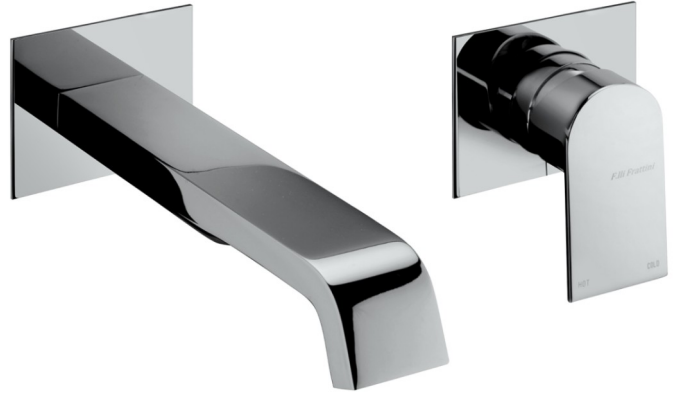

..89 CROMONERO Chr. black Chromé noir Cromo negro Verchromt Schwarz ..79 NERO OPACO Black Matt Noir Matt Negro Matt Schwarz Matt	..70 FINITURA INOX Inox finishing Finition inox Acabado inox Inox Oberfläche ..82 ORO ANTICO Brushed gold Doré brosse Oro cepillado Gold gebürstet