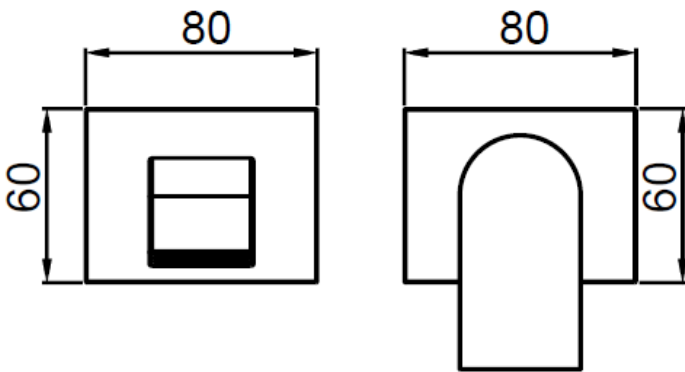

TOLOMEO WALL BASIN SET c/w SMALL BACK PLATES

Special Note:
Spout requires 1/2" female outlet in wall

Available Colours:

- Chrome - 83034A 00 C08
- Black Chrome - 83034A 89 C08
- Satin Inox - 83034A 70 C08
- Matt Black - 83034A 79 C08
- 24c Brushed Gold - 83034A 82

Note: Spout comes with a 1/2" male thread. 1/2" female outlet required in the wall

Proudly imported and distributed by
Gro Agencies Pty Ltd
Unit 2 / 37 Howe St, Osborne Park, WA, 6017
P 08 9446 3288 E info@groagencies.com.au W www.groagencies.com.au