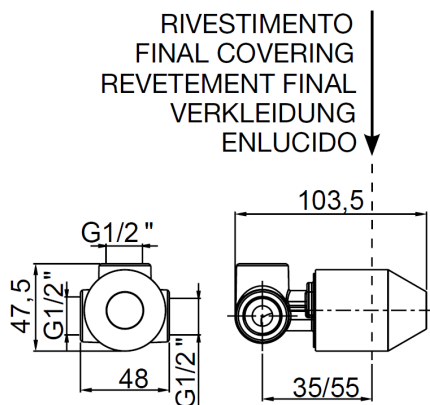

TOLOMEO WALL BASIN SET c/w SMALL BACK PLATES

Special Note:
Spout requires 1/2" female outlet in wall

Available Colours:

- Chrome - 83034A 00 C08
- Black Chrome - 83034A 89 C08
- Satin Inox - 83034A 70 C08
- Matt Black - 83034A 79 C08
- 24c Brushed Gold - 83034A 82

Note: Spout comes with a 1/2" male thread. 1/2" female outlet required in the wall

Proudly imported and distributed by
Gro Agencies Pty Ltd
Unit 2 / 37 Howe St, Osborne Park, WA, 6017
P 08 9446 3288 E info@groagencies.com.au W www.groagencies.com.au