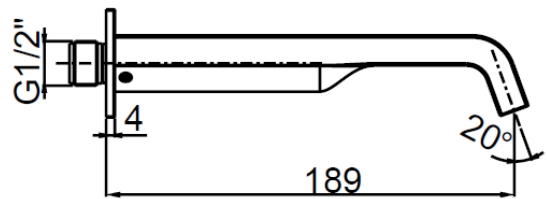

TOLOMEO WALL BASIN SET c/w SMALL BACK PLATES

Special Note:
Spout requires 1/2" female outlet in wall

Available Colours:

- Chrome - 83034A 00 C08
- Black Chrome - 83034A 89 C08
- Satin Inox - 83034A 70 C08
- Matt Black - 83034A 79 C08
- 24c Brushed Gold - 83034A 82

Note: Spout comes with a 1/2" male thread. 1/2" female outlet required in the wall

Proudly imported and distributed by
Gro Agencies Pty Ltd
Unit 2 / 37 Howe St, Osborne Park, WA, 6017
P 08 9446 3288 E info@groagencies.com.au W www.groagencies.com.au