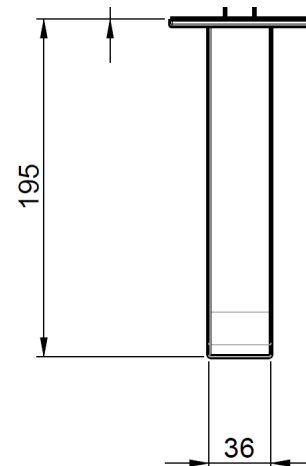

TOLOMEO WALL BASIN SET c/w SMALL BACK PLATES

Special Note:
Spout requires 1/2" female outlet in wall

Available Colours:

- Chrome - 83034A 00 C08
- Black Chrome - 83034A 89 C08
- Satin Inox - 83034A 70 C08
- Matt Black - 83034A 79 C08
- 24c Brushed Gold - 83034A 82

Note: Spout comes with a 1/2" male thread. 1/2" female outlet required in the wall

Proudly imported and distributed by
Gro Agencies Pty Ltd
Unit 2 / 37 Howe St, Osborne Park, WA, 6017
P 08 9446 3288 E info@groagencies.com.au W www.groagencies.com.au